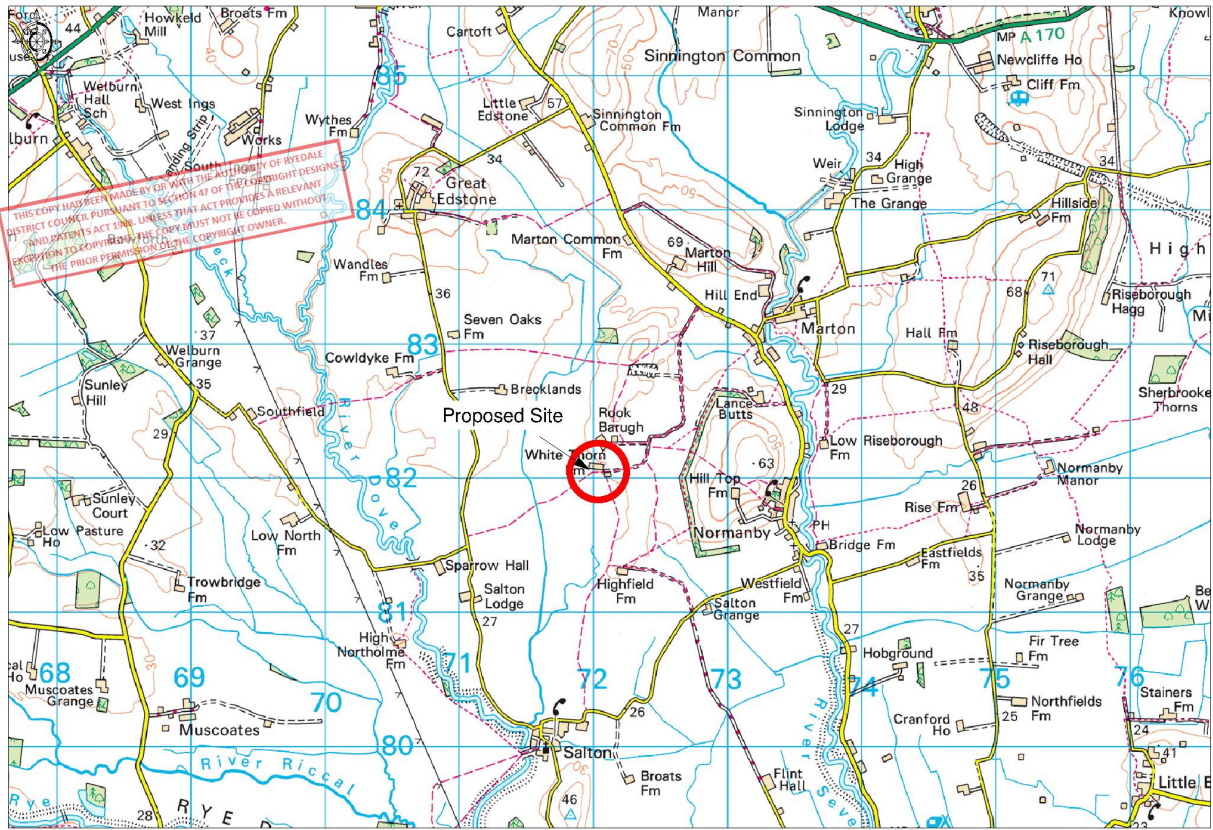

White Thorn Farm, Rookbarugh, Near Kirkbymoorside - Location Plan

Applicant - AW & A Turnbull

DATE VALID
20/12/16

Cundalls