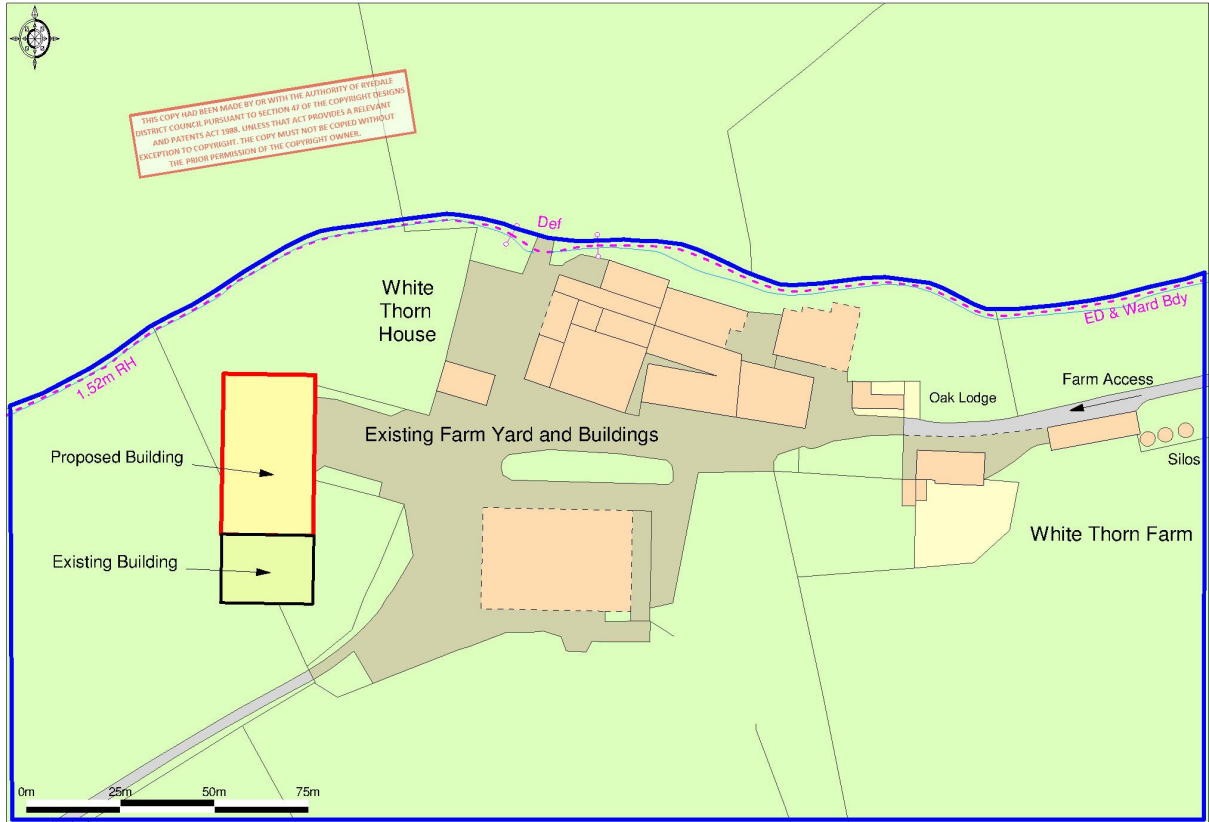

White Thorn Farm, Rookbarugh, Near Kirkbymoorside

Applicant - AW & A Turnbull

DATE VALID
20/12/16